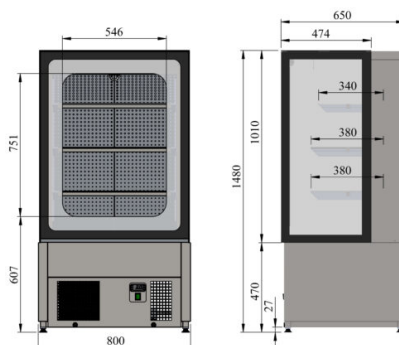

Cubic SM 800

- **Product code:** Cubic SM 800
- **Dimensions, mm (w*d*h):** 800x650x1480
- **Operating temperature:** +4...+8
- **Degree of protection:** IP44
- **Külmaaine:** R290
- **Frequency (Hz):** 50
- **Pinge(V):** 220-230

- self-service display with modern square design
- made of stainless steel
- excellent display of products for confectioneries, bakeries, shops, restaurants, petrol stations etc
- electronically controlled forced air circulation
- digital adjustment of operating temperature from +4 °C to +8 °C (digital temperature display)
- LED lighting on the sides
- air duct in the rear wall
- three glass shelves
- easily adjustable shelf height
- automatic defrost system and evaporator
- tempered front, side and rear glasses
- black edges of glass
- simple and rapid cleaning
- adjustable feet allow adjusting height of +30 mm
- possibility to install wheels