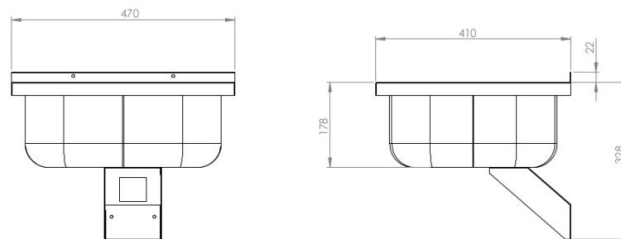

Wall hung washbasin

- drain hole Ø50

[Technical drawing, PDF-file](#)