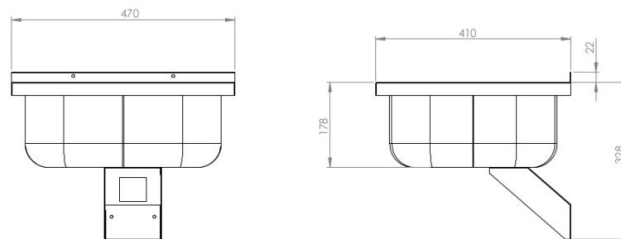

# Wall hung washbasin

- drain hole Ø50

[Technical drawing, PDF-file](#)