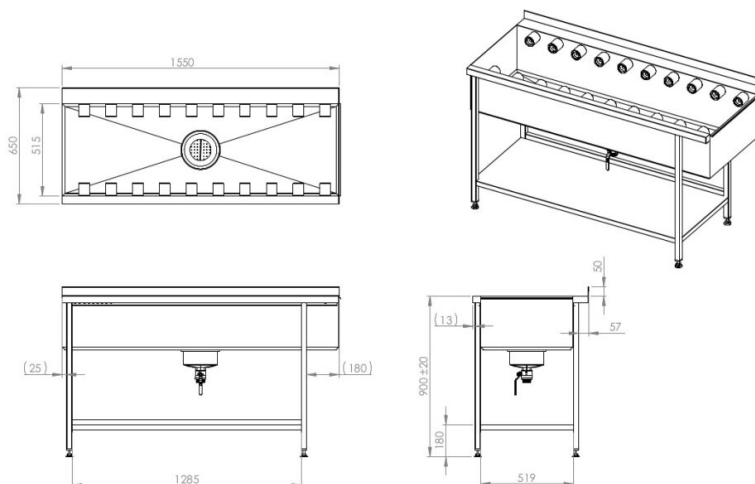

# Pre-wash table 1550 short rollers

- **Product code:** EPL 1550 short rollers

- stainless steel basin
- splash guard at the back of the table with standard height of 50mm (can be ordered with maximum height of 200mm)
- table has dishwasher interface (NB! interface corresponding to dishwasher model – customer provides relevant information)
- sink equipped with debris screen
- guide grooves for baskets
- stainless steel square tube work table frame (30x30mm)
- adjustable feet allow adjusting height of  $\pm 20$ mm
- **Pre-wash table accessories available on order:**
  - ball valve for closing drain connection
  - flat bottom shelf
  - perforated bottom shelf
  - without shelf

# Pre-wash table 1550 short rollers

[Technical drawing, PDF-file](#)