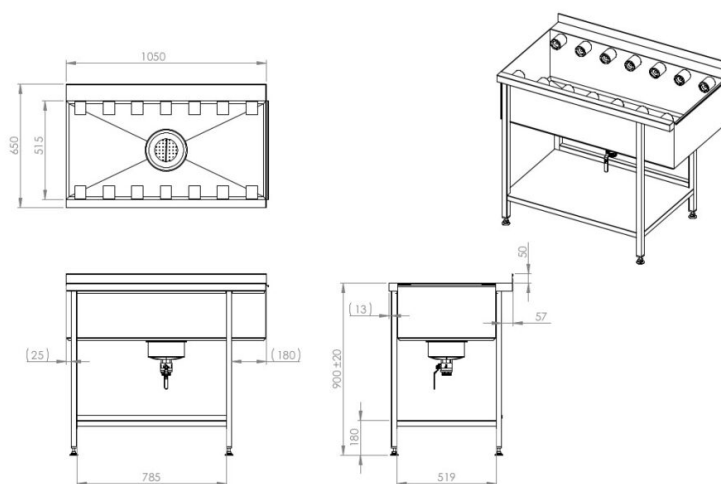

Pre-wash table 1050 short rollers

- **Product code:** EPL 1050 short rollers

- stainless steel basin
- splash guard at the back of the table with standard height of 50mm (can be ordered with maximum height of 200mm)
- table has dishwasher interface (NB! interface corresponding to dishwasher model – customer provides relevant information)
- sink equipped with debris screen
- guide grooves for baskets
- stainless steel square tube work table frame (30x30mm)
- adjustable feet allow adjusting height of ± 20 mm
- **Pre-wash table accessories available on order:**
 - ball valve for closing drain connection
 - flat bottom shelf
 - perforated bottom shelf
 - without shelf

RESTMEC

Pre-wash table 1050 short rollers

[Technical drawing, PDF-file](#)