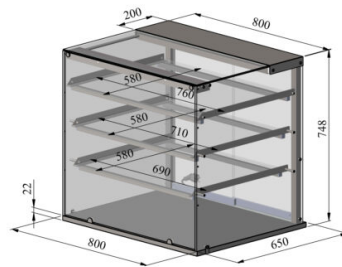

Neutral tabletop display NL SQ 800 3TP S

- **Product code:** NL SQ 800 3TP S
- **Dimensions, mm (w*d*h):** 800x650x748

- neutral tabletop display
- service model (customer side closed)
- easy sliding glass doors on vendor side
- stainless steel structure
- glass shelves
- LED lighting in upper part of display