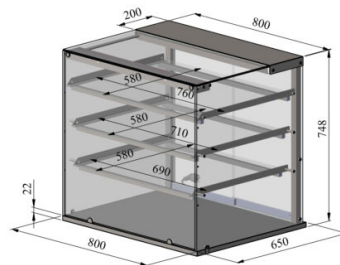

Neutral tabletop display NL SQ 800 3TP S

- **Product code:** NL SQ 800 3TP S
- **Dimensions, mm (w*d*h):** 800x650x748

- neutral tabletop display
- service model (customer side closed)
- easy sliding glass doors on vendor side
- stainless steel structure
- glass shelves
- LED lighting in upper part of display