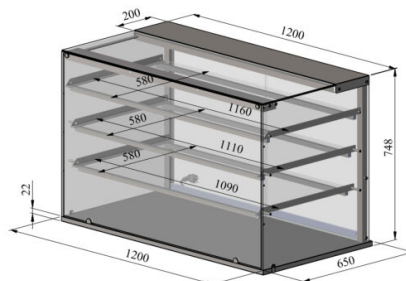

Neutral tabletop display NL SQ 1200 3TP S

- **Product code:** NL SQ 1200 3TP S
- **Dimensions, mm (w*d*h):** 1200x650x748

- neutral tabletop display
- service model (customer side closed)
- easy sliding glass doors on vendor side
- stainless steel structure
- glass shelves
- LED lighting in upper part of display