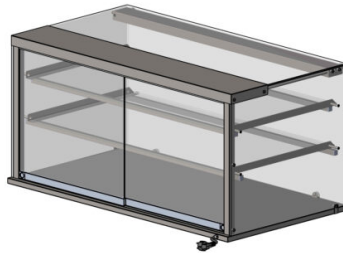

Neutral tabletop display NL SQ 1200 2TP S

- **Product code:** NL SQ 1200 2TP S
- **Dimensions, mm (w*d*h):** 1200x650x588

- neutral tabletop display
- service model (customer side closed)
- easy sliding glass doors on vendor side
- stainless steel structure
- glass shelves
- LED lighting in upper part of display