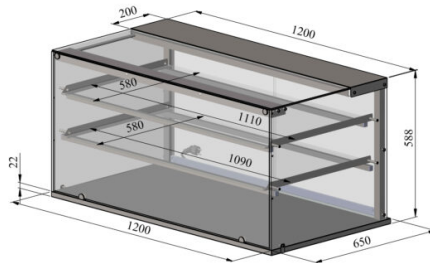

Neutral tabletop display NL SQ 1200 2TP S

- **Product code:** NL SQ 1200 2TP S
- **Dimensions, mm (w*d*h):** 1200x650x588

- neutral tabletop display
- service model (customer side closed)
- easy sliding glass doors on vendor side
- stainless steel structure
- glass shelves
- LED lighting in upper part of display