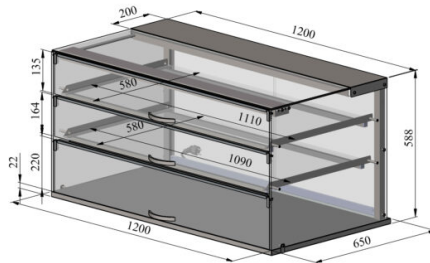

Neutral tabletop display NL SQ 1200 2TP

- **Product code:** NL SQ 1200 2TP
- **Dimensions, mm (w*d*h):** 1200x650x588

- neutral tabletop display
- lift-up doors on customer side
- easy sliding glass doors on vendor side
- stainless steel structure
- glass shelves
- LED lighting in upper part of display