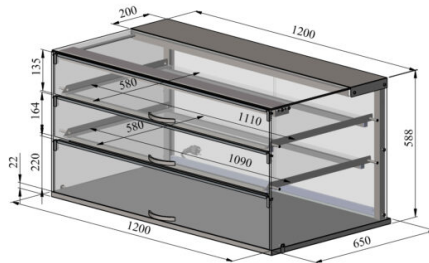

Neutral tabletop display NL SQ 1200 2TP

- **Product code:** NL SQ 1200 2TP
- **Dimensions, mm (w*d*h):** 1200x650x588

- neutral tabletop display
- lift-up doors on customer side
- easy sliding glass doors on vendor side
- stainless steel structure
- glass shelves
- LED lighting in upper part of display