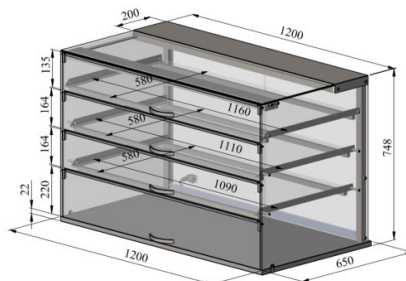

# Neutral tabletop display NL SQ 1200 3TP

- **Product code:** NL SQ 1200 3TP
- **Dimensions, mm (w\*d\*h):** 1200x650x748

- neutral tabletop display
- lift-up doors on customer side
- easy sliding glass doors on vendor side
- stainless steel structure
- glass shelves
- LED lighting in upper part of display