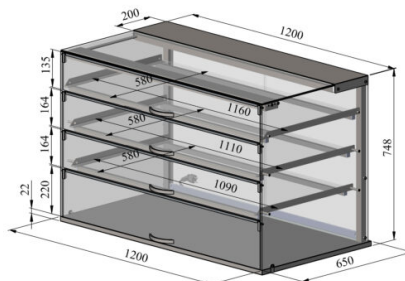

Neutral tabletop display NL SQ 1200 3TP

- **Product code:** NL SQ 1200 3TP
- **Dimensions, mm (w*d*h):** 1200x650x748

- neutral tabletop display
- lift-up doors on customer side
- easy sliding glass doors on vendor side
- stainless steel structure
- glass shelves
- LED lighting in upper part of display