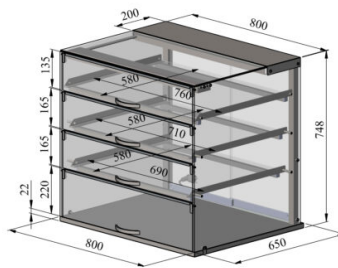

# Neutral tabletop display NL SQ 800 3TP

- **Product code:** NL SQ 800 3TP
- **Dimensions, mm (w\*d\*h):** 800x650x748

- neutral tabletop display
- lift-up doors on customer side
- easy sliding glass doors on vendor side
- stainless steel structure
- glass shelves
- LED lighting in upper part of display