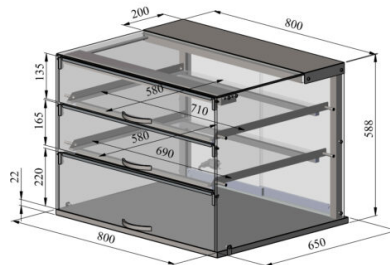

Neutral tabletop display NL SQ 800 2TP

- **Product code:** NL SQ 800 2TP
- **Dimensions, mm (w*d*h):** 800x650x588

- neutral tabletop display
- lift-up doors on customer side
- easy sliding glass doors on vendor side
- stainless steel structure
- glass shelves
- LED lighting in upper part of display