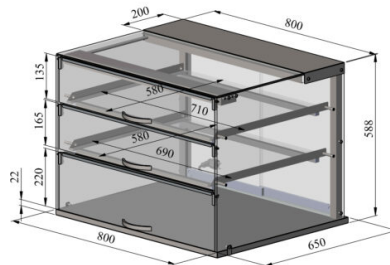

# Neutral tabletop display NL SQ 800 2TP

- **Product code:** NL SQ 800 2TP
- **Dimensions, mm (w\*d\*h):** 800x650x588

- neutral tabletop display
- lift-up doors on customer side
- easy sliding glass doors on vendor side
- stainless steel structure
- glass shelves
- LED lighting in upper part of display