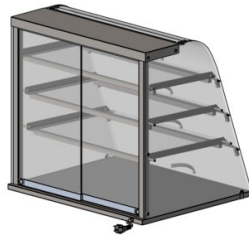

Neutral tabletop display NL 800 3TP

- **Product code:** NL 800 3TP
- **Dimensions, mm (w*d*h):** 800x650x748

- neutral tabletop display
- lift-up doors on customer side
- easy sliding glass doors on vendor side
- stainless steel structure
- glass shelves
- LED lighting in upper part of display