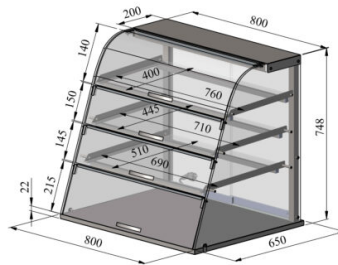

Neutral tabletop display NL 800 3TP

- **Product code:** NL 800 3TP
- **Dimensions, mm (w*d*h):** 800x650x748

- neutral tabletop display
- lift-up doors on customer side
- easy sliding glass doors on vendor side
- stainless steel structure
- glass shelves
- LED lighting in upper part of display