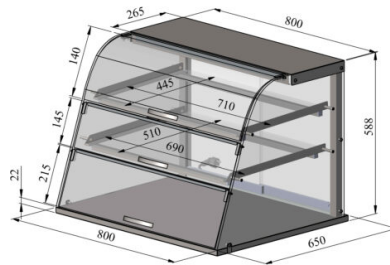

# Neutral tabletop display NL 800 2TP

- **Product code:** NL 800 2TP
- **Dimensions, mm (w\*d\*h):** 800x650x588

- neutral tabletop display
- lift-up doors on customer side
- easy sliding glass doors on vendor side
- stainless steel structure
- glass shelves
- LED lighting in upper part of display