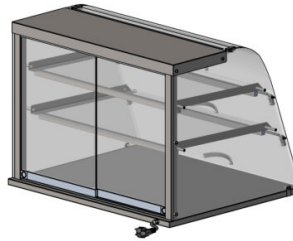

# Neutral tabletop display NL 800 2TP

- **Product code:** NL 800 2TP
- **Dimensions, mm (w\*d\*h):** 800x650x588

- neutral tabletop display
- lift-up doors on customer side
- easy sliding glass doors on vendor side
- stainless steel structure
- glass shelves
- LED lighting in upper part of display