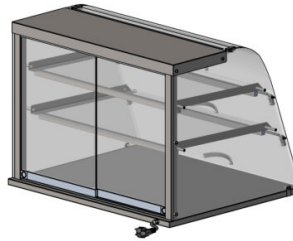

Neutral tabletop display NL 800 2TP

- **Product code:** NL 800 2TP
- **Dimensions, mm (w*d*h):** 800x650x588

- neutral tabletop display
- lift-up doors on customer side
- easy sliding glass doors on vendor side
- stainless steel structure
- glass shelves
- LED lighting in upper part of display