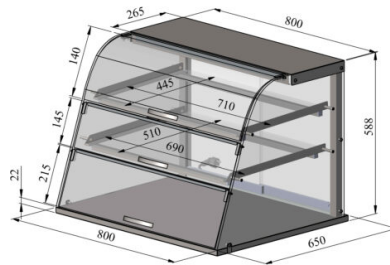

Neutral tabletop display NL 800 2TP

- **Product code:** NL 800 2TP
- **Dimensions, mm (w*d*h):** 800x650x588

- neutral tabletop display
- lift-up doors on customer side
- easy sliding glass doors on vendor side
- stainless steel structure
- glass shelves
- LED lighting in upper part of display