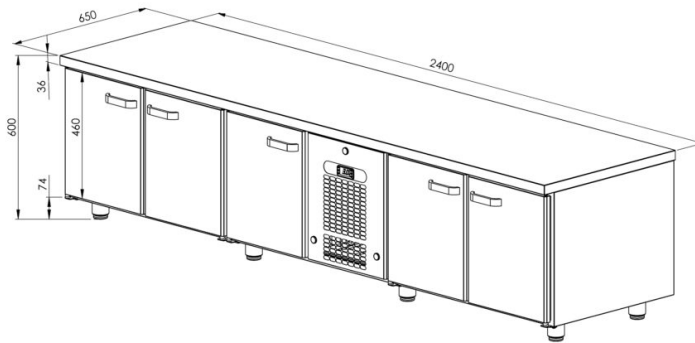

Cold counter for grill VLG 2450

- **Product code:** VLG 2450
- **Dimensions, mm (w*d*h):** 2400x650x600
- **Operating temperature:** +2 +8
- **Degree of protection:** IP44
- **Refrigerant:** R290
- **Capacity (kW):** 0,4
- **Frequency (Hz):** 50
- **Voltage (V):** 220 - 230

- cold counter is intended for storage of foodstuffs at +2 °C to +8 °C
- made of stainless steel
- digital temperature display
- automatic defrost system
- quickly replaceable refrigerating compressor
- counter has 5 pairs of rails for GN containers or shelf (see the gallery)
- adjustable feet allow adjusting height of +30mm