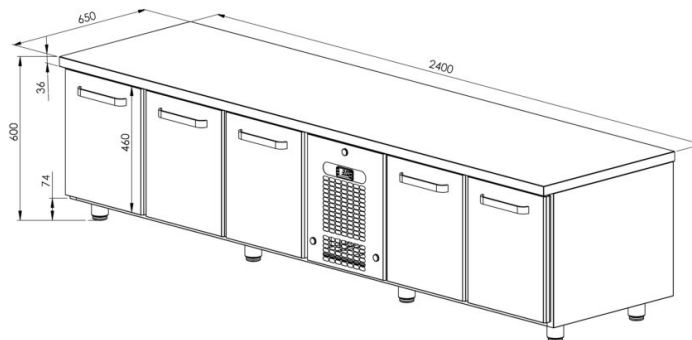

# Cold counter for grill VLG 2405

- **Product code:** VLG 2405
- **Dimensions, mm (w\*d\*h):** 2400x650x600
- **Operating temperature:** +2 .... +8
- **Degree of protection:** IP44
- **Refrigerant:** R290
- **Capacity (kW):** 0,4
- **Frequency (Hz):** 50
- **Voltage (V):** 220 - 230

- cold counter is intended for storage of foodstuffs at +2 °C to +8 °C
- made of stainless steel
- digital temperature display
- automatic defrost system
- quickly replaceable refrigerating compressor
- drawers for GN containers move on self-locking telescopic rails
- drawers open 110%, making it easier to place GN containers in the drawer
- drawer 460mm (5 pcs): (internal dimensions: 520mm x 303mm x (h) 355mm)
- drawer allows placing bottles or beverage crates
- adjustable feet allow adjusting height of +30mm
- **Accessories available on order:**
  - liners for drawers
  - stainless steel sliding rails for drawers