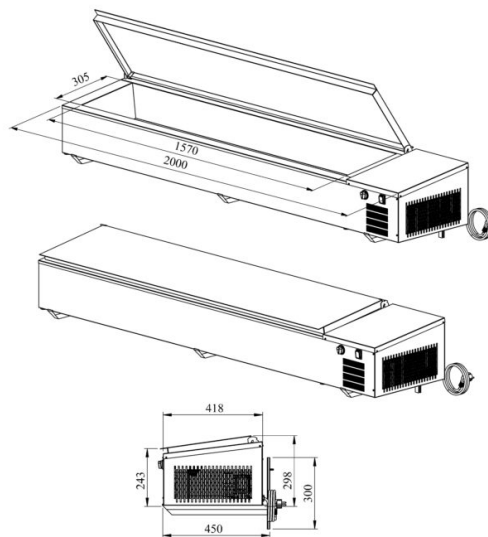

# Cold basin to the wall PZA S 2000 1/1GN

- **Product code:** PZA S 2000 1/1GN
- **Operating temperature:** +2 .... +8
- **Degree of protection:** IP44
- **Refrigerant:** R290
- **Capacity (kW):** 0,4
- **Frequency (Hz):** 50
- **Voltage (V):** 220 - 230

- cold basin for placing to the wall, intended for food storage
- cold basin fits (9x) 1/3GN
- cold basin has stainless steel cover
- basin has drain connection
- built-in refrigerating compressor
- mechanical thermostat