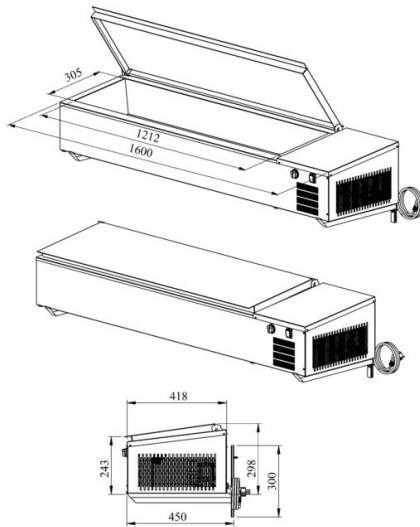

Cold basin to the wall PZA S 1600 1/1GN

- **Product code:** PZA S 1600 1/1GN
- **Operating temperature:** +2 +8
- **Degree of protection:** IP44
- **Refrigerant:** R290
- **Capacity (kW):** 0,4
- **Frequency (Hz):** 50
- **Voltage (V):** 220 - 230

- cold basin for placing to the wall, intended for food storage
- cold basin fits (7x) 1/3GN
- cold basin has stainless steel cover
- basin has drain connection
- built-in refrigerating compressor
- mechanical thermostat