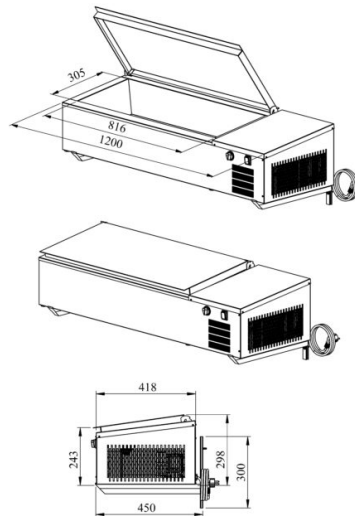

Cold basin to the wall PZA S 1200 1/1GN

- **Product code:** PZA S 1200 1/1GN
- **Operating temperature:** +2 +8
- **Degree of protection:** IP44
- **Refrigerant:** R290
- **Capacity (kW):** 0,4
- **Frequency (Hz):** 50
- **Voltage (V):** 220 - 230

- cold basin for placing to the wall, intended for food storage
- cold basin fits (4x) 1/3GN + (1x) 2/8GN
- cold basin has stainless steel cover
- basin has drain connection
- built-in refrigerating compressor
- mechanical thermostat