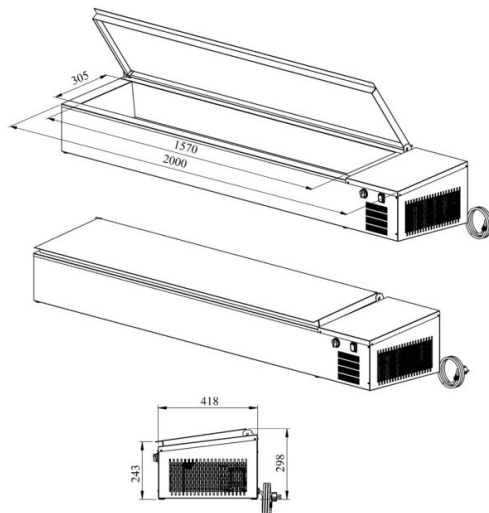

# Cold basin to the table top PZA 2000 1/1GN

- **Product code:** PZA 2000 1/1GN
- **Operating temperature:** +2 .... +8
- **Degree of protection:** IP44
- **Refrigerant:** R290
- **Capacity (kW):** 0,4
- **Frequency (Hz):** 50
- **Voltage (V):** 220 - 230

- table top cold basin – for placing on the worktop, intended for food storage
- cold basin fits (9x) 1/3GN
- cold basin has stainless steel cover
- basin has drain connection
- built-in refrigerating compressor
- mechanical thermostat