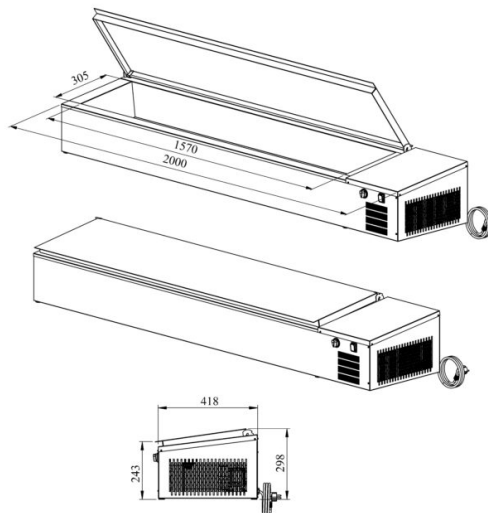

Cold basin to the table top PZA 2000 1/1GN

- **Product code:** PZA 2000 1/1GN
- **Operating temperature:** +2 +8
- **Degree of protection:** IP44
- **Refrigerant:** R290
- **Capacity (kW):** 0,4
- **Frequency (Hz):** 50
- **Voltage (V):** 220 - 230

- table top cold basin – for placing on the worktop, intended for food storage
- cold basin fits (9x) 1/3GN
- cold basin has stainless steel cover
- basin has drain connection
- built-in refrigerating compressor
- mechanical thermostat