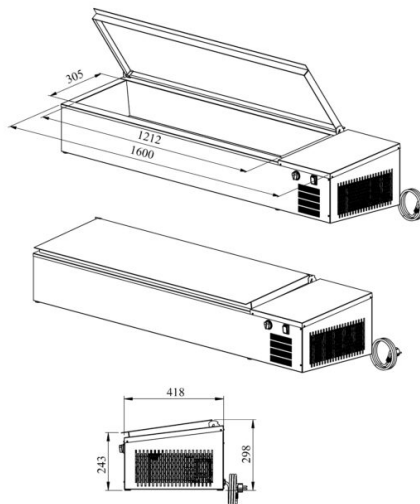

# Cold basin to the table top PZA 1600 1/1GN

- **Product code:** PZA 1600 1/1GN
- **Operating temperature:** +2 .... +8
- **Degree of protection:** IP44
- **Refrigerant:** R290
- **Capacity (kW):** 0,4
- **Frequency (Hz):** 50
- **Voltage (V):** 220 - 230

- table top cold basin – for placing on the worktop, intended for food storage
- cold basin fits (7x) 1/3GN
- cold basin has stainless steel cover
- basin has drain connection
- built-in refrigerating compressor
- mechanical thermostat