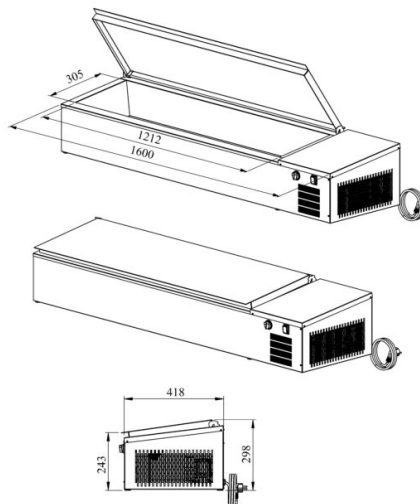

Cold basin to the table top PZA 1600 1/1GN

- **Product code:** PZA 1600 1/1GN
- **Operating temperature:** +2 +8
- **Degree of protection:** IP44
- **Refrigerant:** R290
- **Capacity (kW):** 0,4
- **Frequency (Hz):** 50
- **Voltage (V):** 220 - 230

- table top cold basin – for placing on the worktop, intended for food storage
- cold basin fits (7x) 1/3GN
- cold basin has stainless steel cover
- basin has drain connection
- built-in refrigerating compressor
- mechanical thermostat