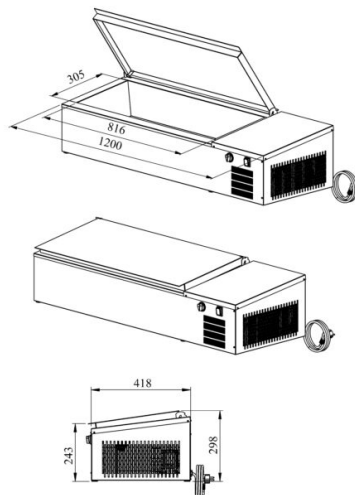

Cold basin to the table top PZA 1200 1/1GN

- **Product code:** PZA 1200 1/1GN
- **Operating temperature:** +2 +8
- **Degree of protection:** IP44
- **Refrigerant:** R290
- **Capacity (kW):** 0,4
- **Frequency (Hz):** 50
- **Voltage (V):** 220 - 230

- table top cold basin – for placing on the worktop, intended for food storage
- cold basin fits (4x) 1/3GN + (1x) 2/8GN
- cold basin has stainless steel cover
- basin has drain connection
- built-in refrigerating compressor
- mechanical thermostat