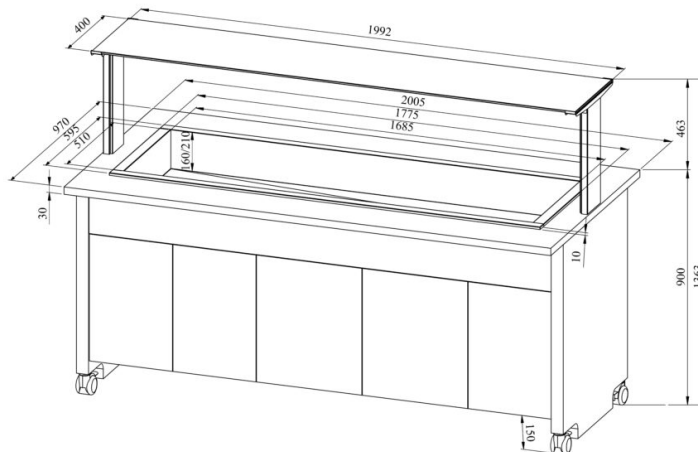

Mixbufee TREND MIX 5GN

- **Product code:** TREND MIX 5GN

- TREND MIX BUFFET can combine 2 products from the Drop-In product selection
- Drop-In product selection: DIK, DIKT, DIL, DILT, DILBM
- Mix buffet ensures with various solutions the short-term preservation of foodstuff
- Both warm and cold basins can be combined – solutions are tailored to your needs! FOR EXAMPLE: TREND MIX 5GN DIL 3GN + DIK 2GN
- the Drop-In basin can be mounted into worktop
- Drop-In warm basin can be mounted on tabletop
- upper shelf with lighting, clear glass splash guard
- buffet is on wheels, allowing easier transport (2pcs lockable wheels)
- neutral cupboard at the lower part of the buffet
- illustrative image shows buffet with UTP G upper shelve
- **Accessories available on order:**
 - various upper shelves (see the product group of upper and hand out shelves)
 - basin, depth 200mm