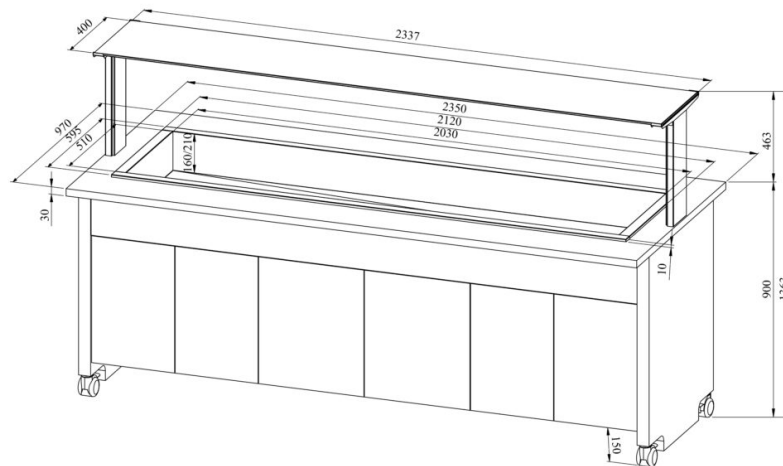

Mixbufee TREND MIX 6GN

- **Product code:** TREND MIX 6GN

- TREND MIX BUFFET can combine 2 products from the Drop-In product selection
- Drop-In product selection: DIK, DIKT, DIL, DILT, DILBM
- Mix buffet ensures with various solutions the short-term preservation of foodstuff
- Both warm and cold basins can be combined – solutions are tailored to your needs! FOR EXAMPLE: TREND MIX 6GN DIL 3GN + DIK 3GN
- the Drop-In basin can be mounted into worktop
- Drop-In warm basin can be mounted on tabletop
- upper shelf with lighting, clear glass splash guard
- buffet is on wheels, allowing easier transport (2pcs lockable wheels)
- neutral cupboard at the lower part of the buffet
- illustrative image shows buffet with UTP G upper shelve
- **Accessories available on order:**
 - various upper shelves (see the product group of upper and hand out shelves)
 - basin, depth 200mm