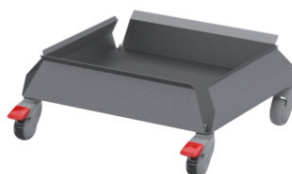

Waste container cart KJN 2x60L

- **Product code:** KJN 2x60L

- waste container cart is made of high-quality stainless steel
- fits 2 plastic 60 L waste containers (waste containers is not included in the set)
- Ø 75 mm wheels with ball bearings, two wheels with brakes